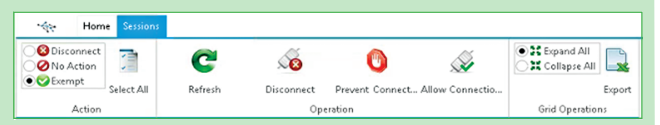

Optimize licensing costs by identifying and removing unnecessary users from licensing

FEATURES

Display active user and application connection durations

Disconnect active sessions (globally or by user)

Prevent new user connections

Identify and clear locked records

Available as a "view only" application

Dynamic grid display of user connections

REDUCE DATA INTEGRITY ISSUES BY MANAGING USER ACCESS WITH EASE

TECHNICAL SPECS

- Desktop deployment and installation via electronic download
- Oracle databases
- Oracle Client
- .Net Framework 4.5 or higher
- Windows 7, 8, 10
- MS Office or MS Excel 2007, 2010
- 4G of RAM