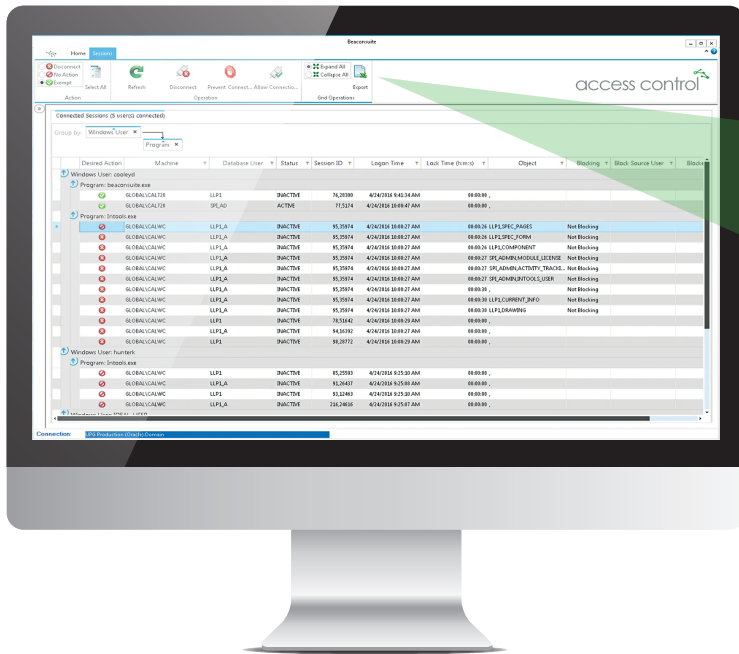

Optimize licensing costs by identifying and removing unnecessary users from licensing

FEATURES

Display active user and application connection durations

Disconnect active sessions (globally or by user)

Prevent new user connections

Identify and clear locked records

Available as a "view only" application

Dynamic grid display of user connections

REDUCE DATA INTEGRITY ISSUES BY MANAGING USER ACCESS WITH EASE

TECHNICAL SPECS

- Desktop deployment and installation via electronic download
- Oracle databases
- Oracle Client
- .Net Framework 4.5 or higher
- Windows 7, 8, 10
- MS Office or MS Excel 2007, 2010
- 4G of RAM