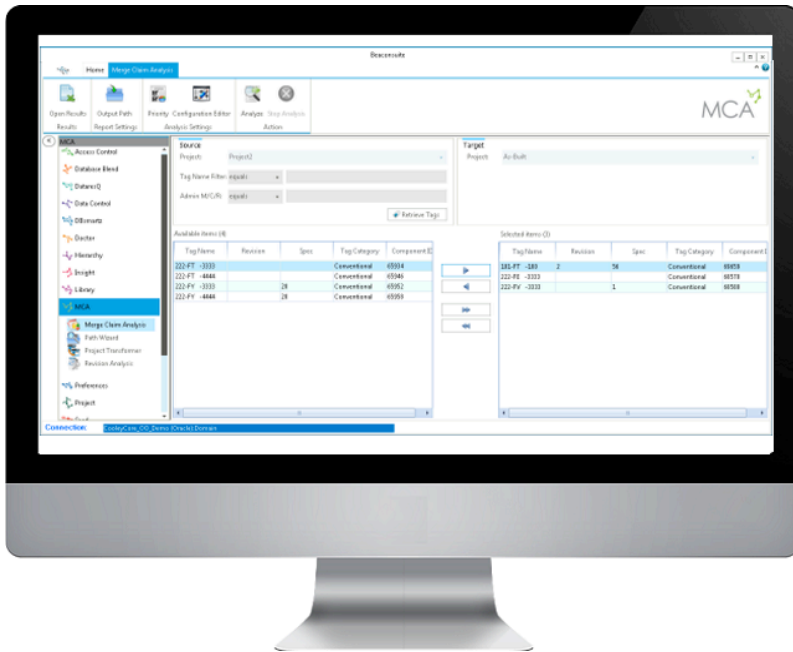

FEATURES

Quantify project close out complexity, including claimed, deleted, concurrent/shared and renamed assets; MCA provides recommendations

Holistically flags deliverable revision issues (across source project, As-Built, and concurrent projects)

Easy to use functionality to quickly close (merge) projects that have no claimed data

Empowers file paths stored within SPI tables such as archive file paths per project to be updated after merge / project close out

Visually see
source, target and future state

SUBMODULES PROVIDE A COMPLETE UNDERSTANDING AND EFFICIENT CLOSEOUTS

TECHNICAL SPECS

- Desktop deployment and installation via electronic download
- Oracle and MS SQL Server databases
- .Net Framework 4.5 or higher
- Windows 7, 10
- MS Office or MS Excel 2007, 2010
- 4GB of RAM